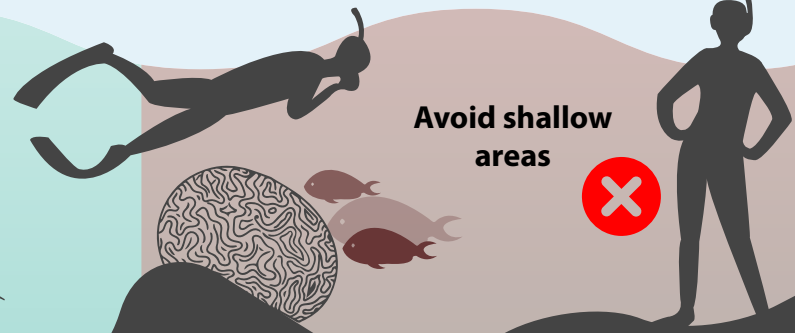

SMB
0 m

SCUBA DIVING AND SNORKELLING CODE OF CONDUCT

1. PADI Advanced Open Water or equivalent required to dive at Main Channel. A SMB should always be deployed.
2. Stay with your guide and do not explore on your own. SIF will accompany divers at all times.
3. Take care, do not rest, kick or touch corals. The collection of specimens is strictly prohibited.
4. Disturbance or harassment to wildlife i.e. chasing animals is forbidden, give space and enjoy the interaction.
5. Avoid shallow areas and do not stand on the reef flat.

Thank you for following the above. Failure to comply will stop you from participating in future water-activities

1
Advanced
PADI

25m max depth

United Nations Educational, Scientific and Cultural Organization